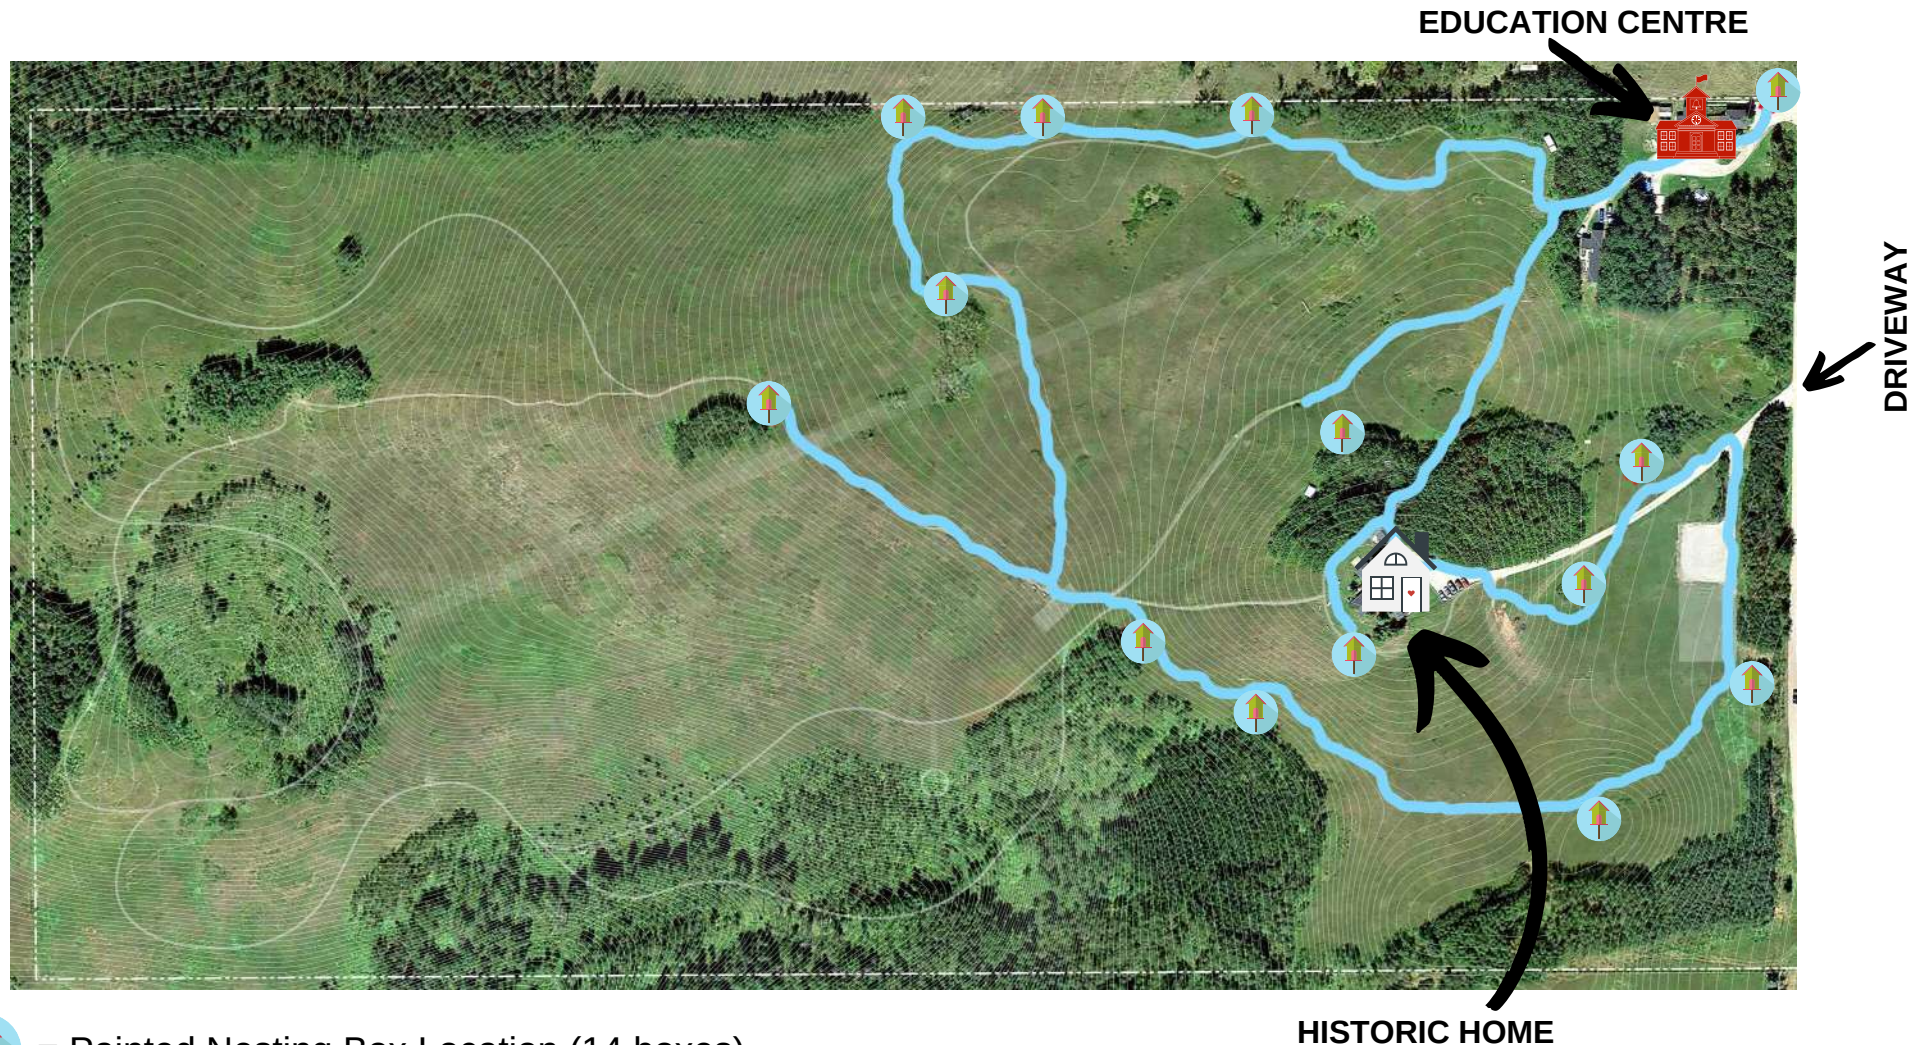

# BIRD BOX ART WALK

 = Painted Nesting Box Location (14 boxes)

Total Walking Distance: 3.5 km

For the health and safety of our avian residents, please avoid opening or otherwise disturbing the nesting boxes.